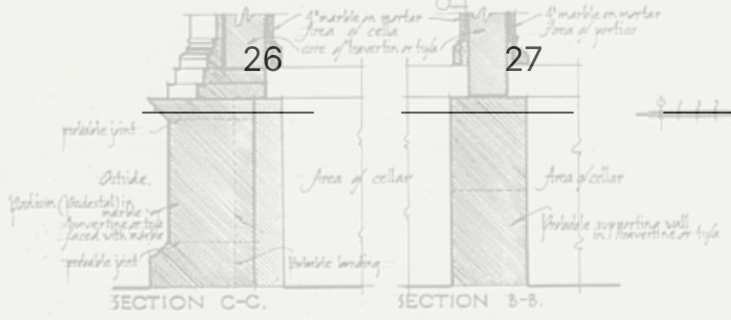

Spazio di Piazza

Spazio di Piazza

Inaugurazione del Museo Ostiense, 1934

MAY

05

20  
24

# TEMPLE OF ROME AND AUGUSTUS PLAN

SUN MON TUE WED THU FRI SAT

PROPOSED RESTORATION SUPERIMPOSED ON EXISTING REMAINS OF CELLAR

BLUE LINE INDICATES EXISTING MASONRY  
RED LINE INDICATES RESTORATION

06